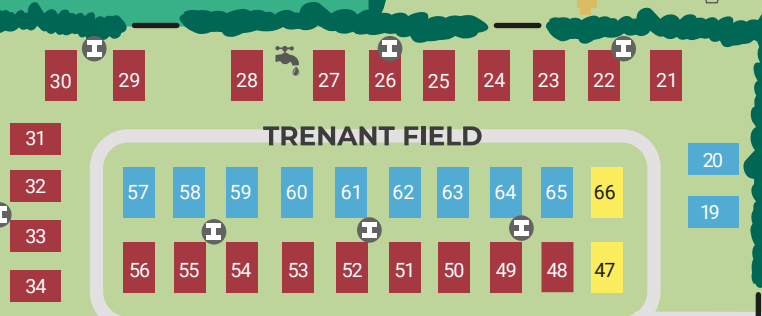

## PICK YOUR PITCH

PATH TO THE BEACH

**PREMIER**  
Suitable for larger tents, caravans & motorhomes up to 28ft in length. Space for awning, 1 car & EH available.

**PRIME**  
Suitable for family sized tents, caravans & motorhomes up to 26ft in length. Space for awning, 1 car & EH available.

**STANDARD**  
Suitable for most medium sized tents, caravans, camper vans & motorhomes up to 22ft in length. Space for awning, 1 car & most available with EH.

**TENT PITCHES**  
Suitable for most medium sized tents, 1 car & available with EH.

**BUDGET**  
Unmarked pitches for small 2 man tents or a VW camper van. No awnings or EH.

**CAR PARK ENTRANCE**

MAIN ENTRANCE

ROAD TO POLZEATH

**BOOK ONLINE**

[polzeathcamping.co.uk](http://polzeathcamping.co.uk)