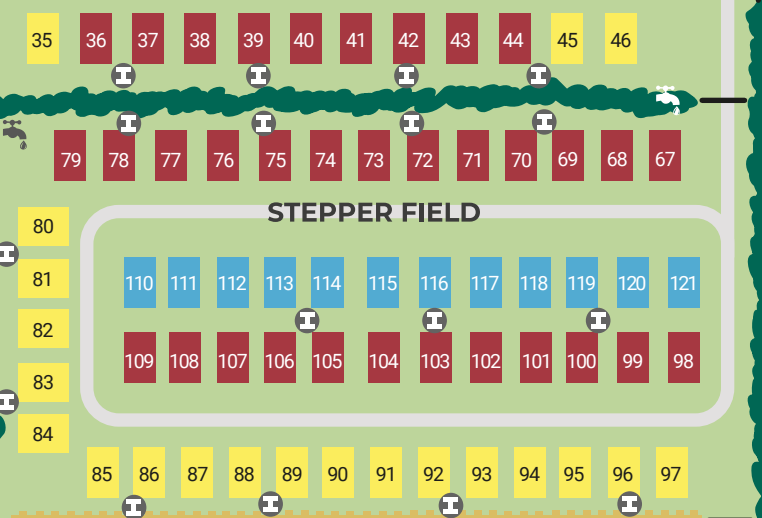

## PICK YOUR PITCH

PATH TO THE BEACH

**PREMIER**  
Suitable for larger tents, caravans & motorhomes up to 28ft in length. Space for awning, 1 car & EH available.

**PRIME**  
Suitable for family sized tents, caravans & motorhomes up to 26ft in length. Space for awning, 1 car & EH available.

**STANDARD**  
Suitable for most medium sized tents, caravans, camper vans & motorhomes up to 22ft in length. Space for awning, 1 car & most available with EH.

**TENT PITCHES**  
Suitable for most medium sized tents, 1 car & available with EH.

**BUDGET**  
Unmarked pitches for small 2 man tents or a VW camper van. No awnings or EH.

**CAR PARK ENTRANCE**

MAIN ENTRANCE

ROAD TO POLZEATH

**BOOK ONLINE**

[polzeathcamping.co.uk](http://polzeathcamping.co.uk)