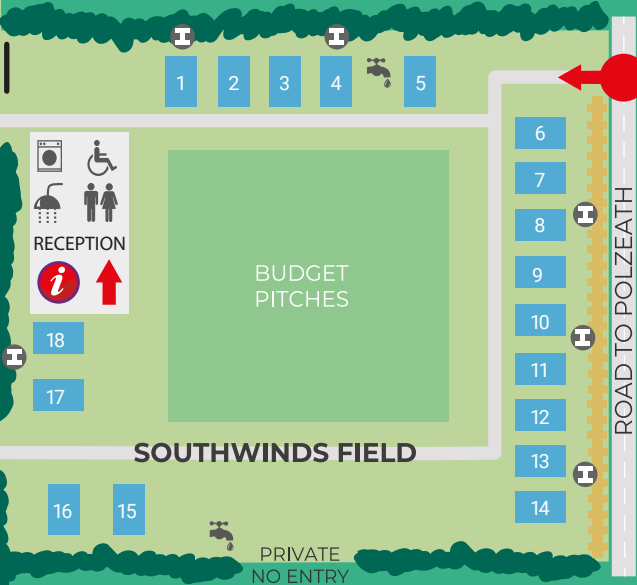

# KEY

- Toilets
- Disabled Toilet
- Showers
- Laundry
- Water/taps
- Bins
- Recycling point
- Buildings
- Electricity point
- Gateway
- Wooden fence

## PICK YOUR PITCH

PATH TO THE BEACH

**PREMIER**  
Suitable for larger tents, caravans & motorhomes up to 28ft in length. Space for awning, 1 car & EH available.

**PRIME**  
Suitable for family sized tents, caravans & motorhomes up to 26ft in length. Space for awning, 1 car & EH available.

**STANDARD**  
Suitable for most medium sized tents, caravans, camper vans & motorhomes up to 22ft in length. Space for awning, 1 car & most available with EH.

**TENT PITCHES**  
Suitable for most medium sized tents, 1 car & available with EH.

**BUDGET**  
Unmarked pitches for small 2 man tents or a VW camper van. No awnings or EH.

**CAR PARK ENTRANCE**

MAIN ENTRANCE

ROAD TO POLZEATH

**BOOK ONLINE**

[polzeathcamping.co.uk](http://polzeathcamping.co.uk)